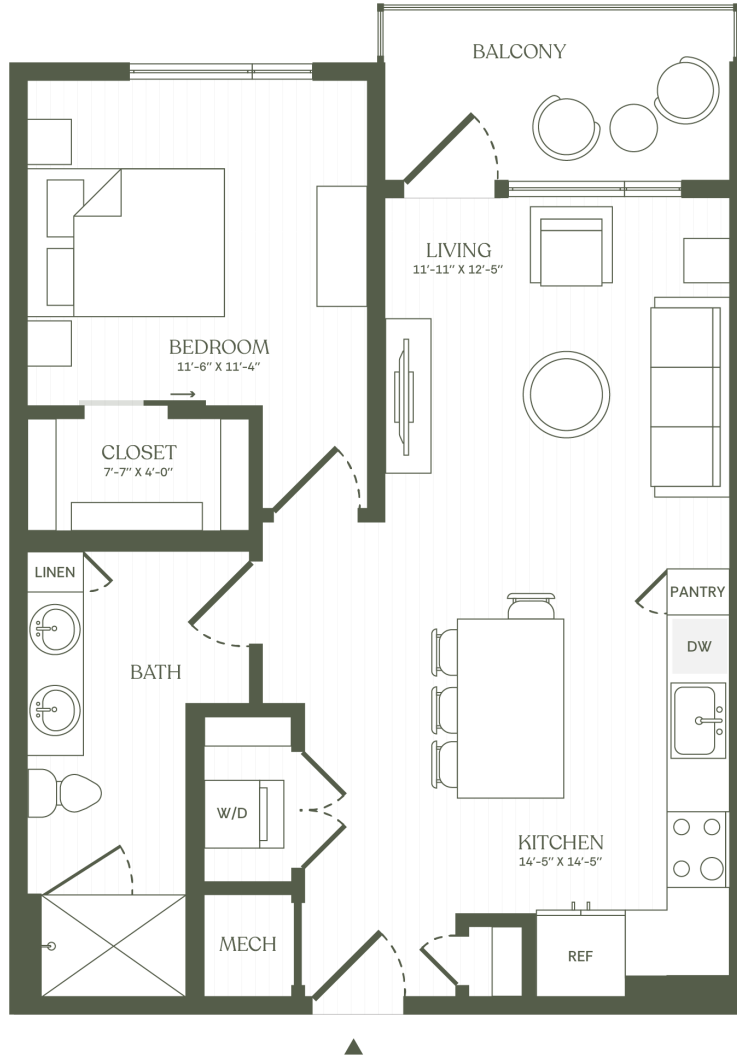

# A1.2

1 BED / 1 BATH

# 722

SQ. FT.

**THE Miles**

10 W Franklin Street | Raleigh, NC 27604

[www.themillesseaboard.com](http://www.themillesseaboard.com)

Floor plans are artist's rendering. All dimensions are approximate. Actual product and specifications may vary in dimension or detail. Not all features are available in every apartment home. Prices and availability are subject to change. Rent is based on monthly frequency. Additional fees may apply, such as but not limited to package delivery, trash, water, amenities, etc. Please see a representative for details.