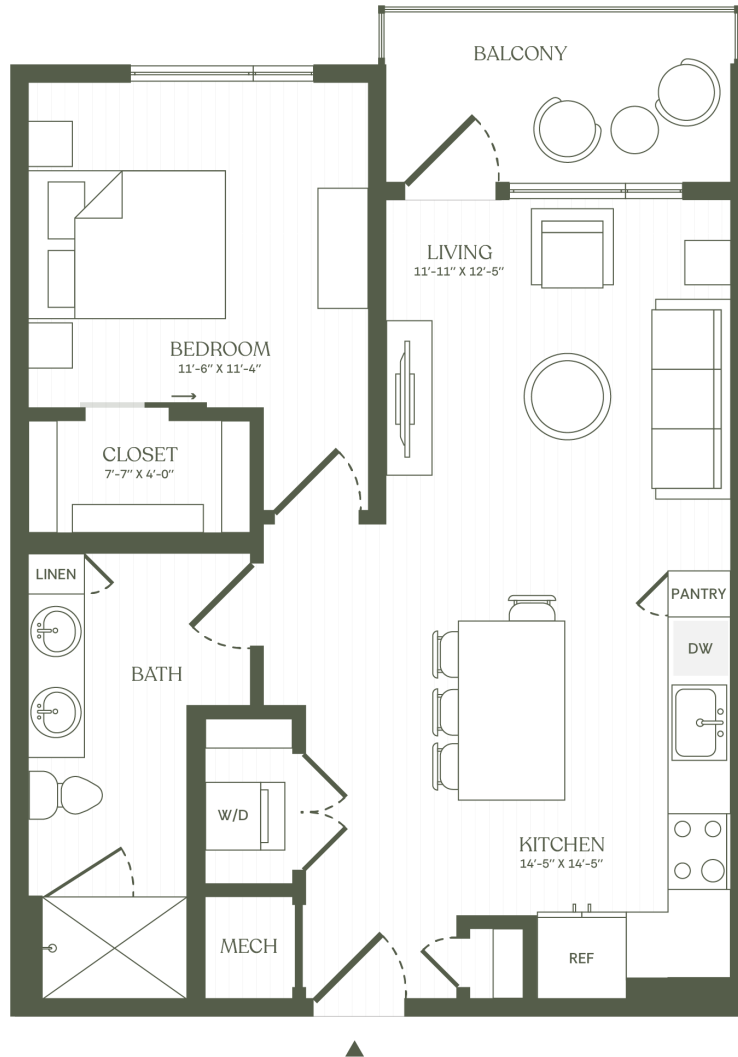

# A1

1 BED / 1 BATH

# 747

SQ. FT.

**THE Miles**

10 W Franklin Street | Raleigh, NC 27604

[www.themillesseaboard.com](http://www.themillesseaboard.com)

Floor plans are artist's rendering. All dimensions are approximate. Actual product and specifications may vary in dimension or detail. Not all features are available in every apartment home. Prices and availability are subject to change. Rent is based on monthly frequency. Additional fees may apply, such as but not limited to package delivery, trash, water, amenities, etc. Please see a representative for details.