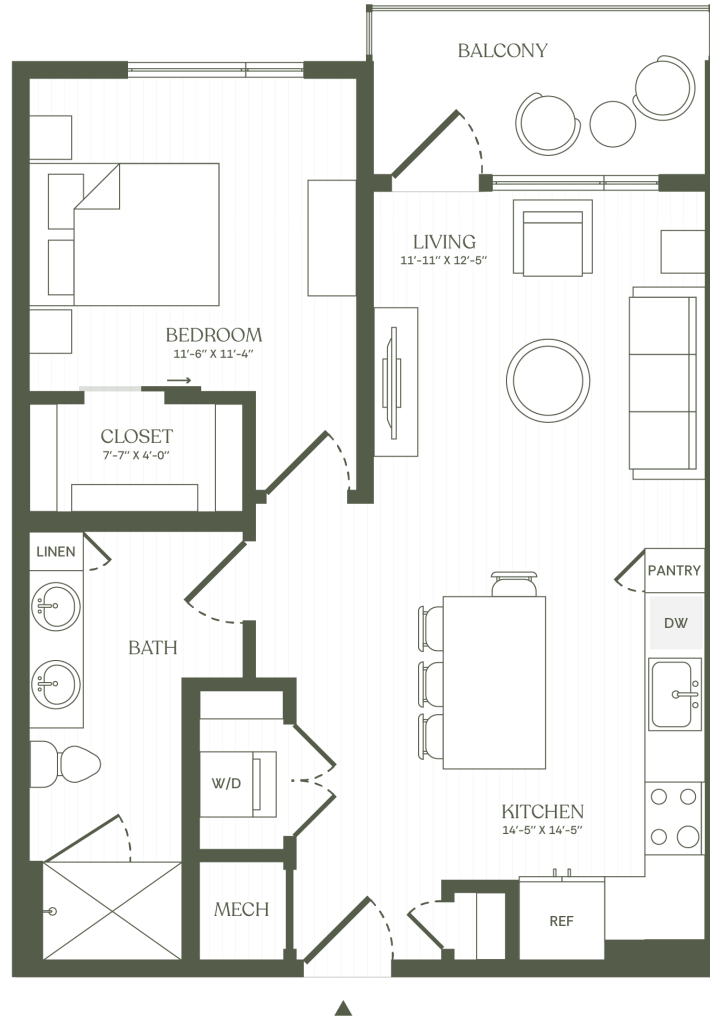

A1A

1 BED / 1 BATH

747

SQ. FT.

THE Miles

10 W Franklin Street | Raleigh, NC 27604

www.themillesseaboard.com

Floor plans are artist's rendering. All dimensions are approximate. Actual product and specifications may vary in dimension or detail. Not all features are available in every apartment home. Prices and availability are subject to change. Rent is based on monthly frequency. Additional fees may apply, such as but not limited to package delivery, trash, water, amenities, etc. Please see a representative for details.