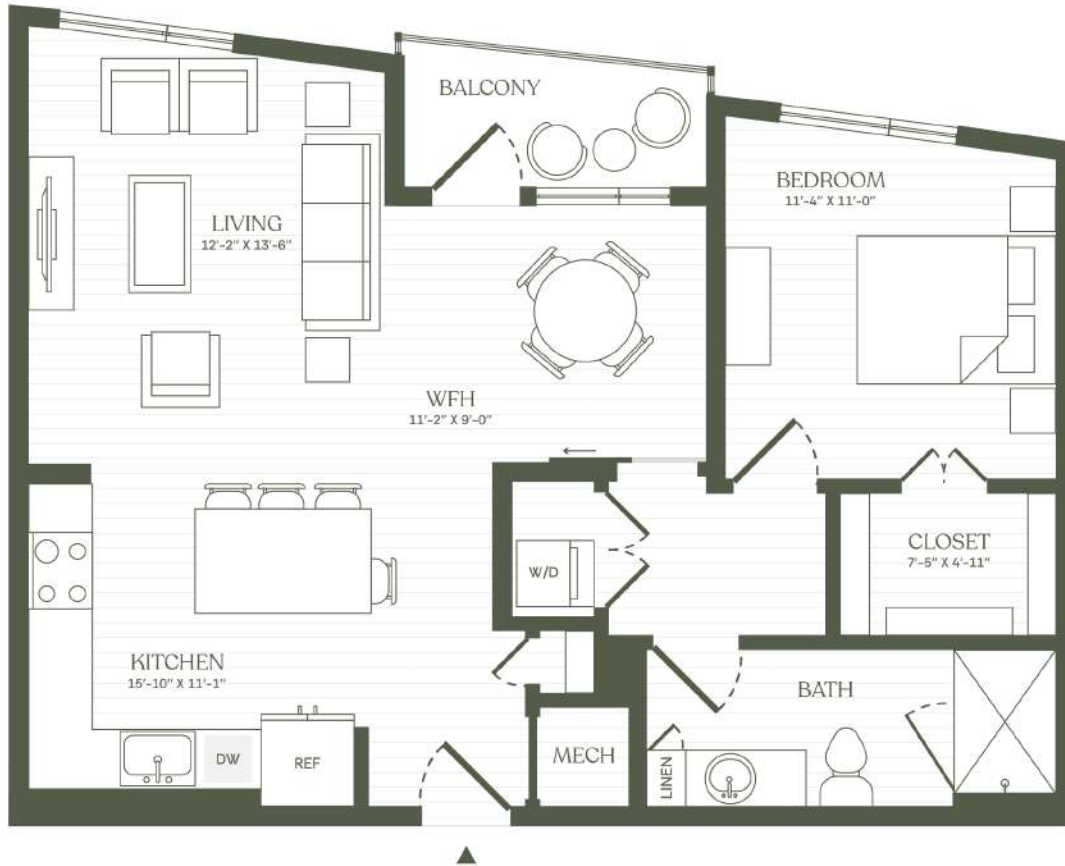

# A2

1 BED / 1 BATH

# 873

SQ. FT.

**THE Miles**

10 W Franklin Street | Raleigh, NC 27604

[www.themillesseaboard.com](http://www.themillesseaboard.com)

Floor plans are artist's rendering. All dimensions are approximate. Actual product and specifications may vary in dimension or detail. Not all features are available in every apartment home. Prices and availability are subject to change. Rent is based on monthly frequency. Additional fees may apply, such as but not limited to package delivery, trash, water, amenities, etc. Please see a representative for details.