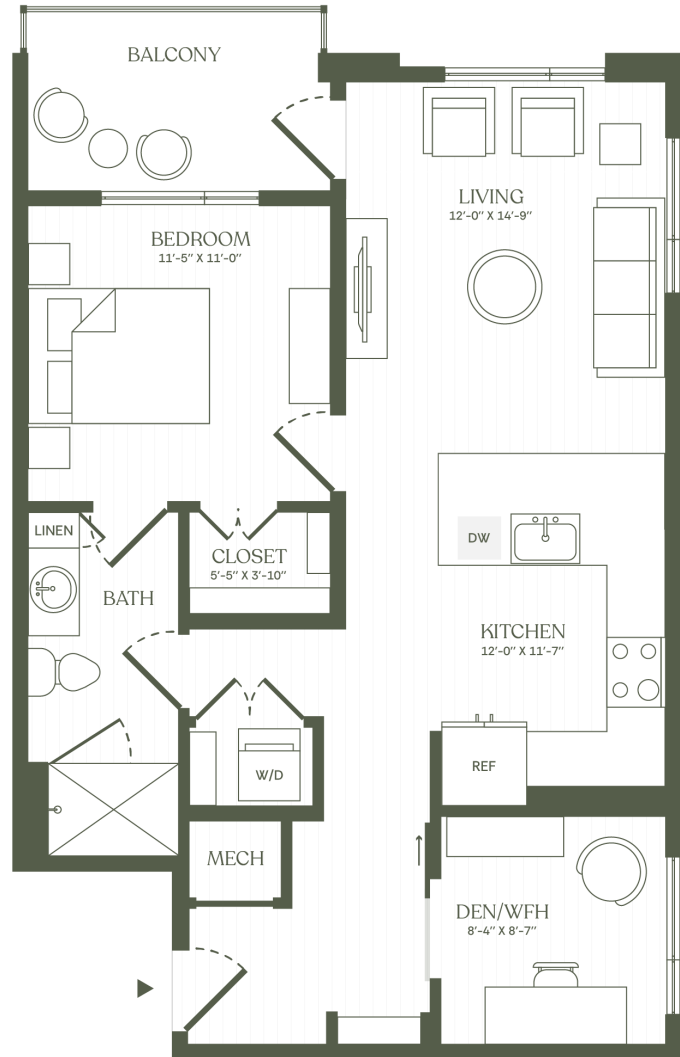

# A3.1 Den

1 BED / 1 BATH

# 915

SQ. FT.

**THE Miles**

10 W Franklin Street | Raleigh, NC 27604

[www.themillesseaboard.com](http://www.themillesseaboard.com)

Floor plans are artist's rendering. All dimensions are approximate. Actual product and specifications may vary in dimension or detail. Not all features are available in every apartment home. Prices and availability are subject to change. Rent is based on monthly frequency. Additional fees may apply, such as but not limited to package delivery, trash, water, amenities, etc. Please see a representative for details.