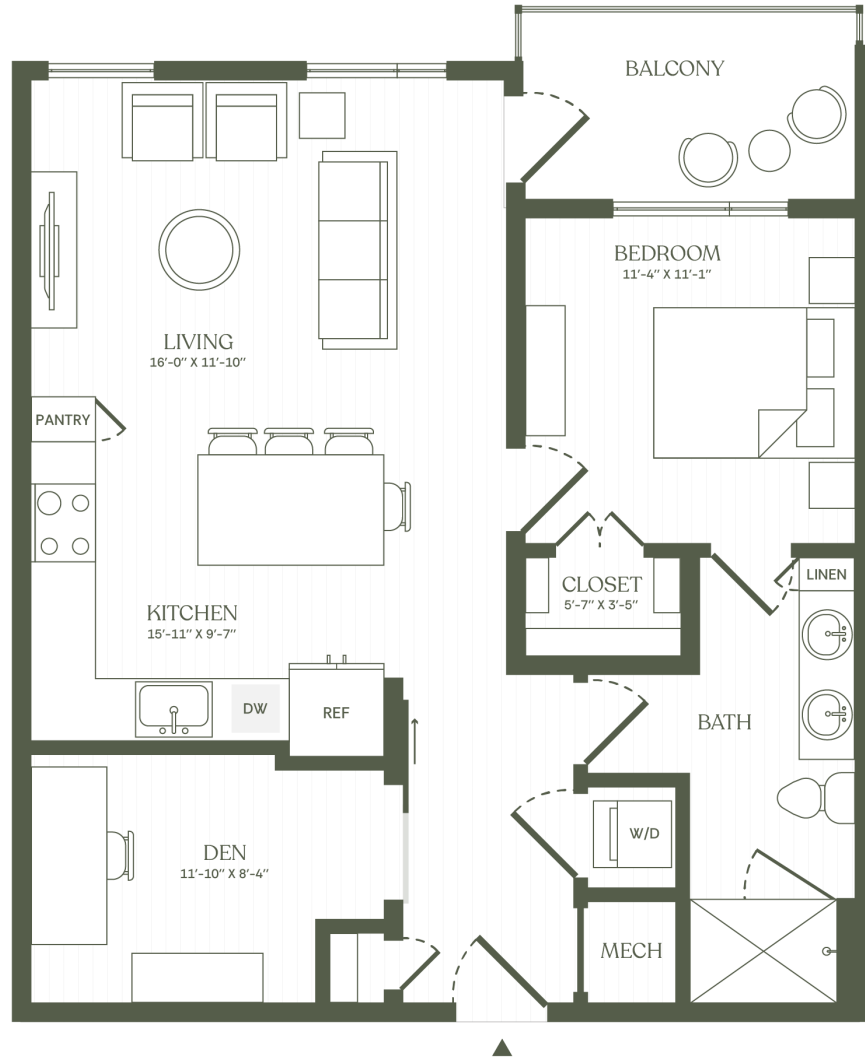

A4 Den

1 BED / 1 BATH

863

SQ. FT.

THE Miles

10 W Franklin Street | Raleigh, NC 27604

www.themillesseaboard.com

Floor plans are artist's rendering. All dimensions are approximate. Actual product and specifications may vary in dimension or detail. Not all features are available in every apartment home. Prices and availability are subject to change. Rent is based on monthly frequency. Additional fees may apply, such as but not limited to package delivery, trash, water, amenities, etc. Please see a representative for details.