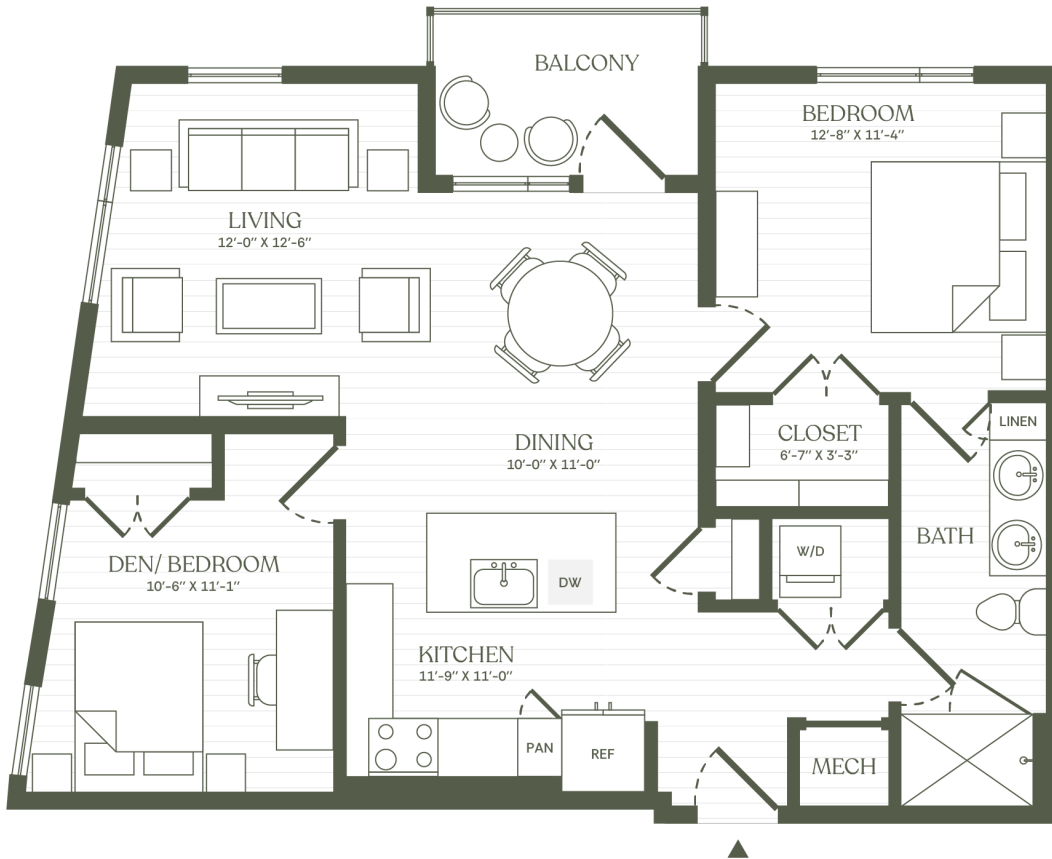

# A6 Den

1 BED / 1 BATH

# 999

SQ. FT.

THE Miles

10 W Franklin Street | Raleigh, NC 27604

[www.themillesseaboard.com](http://www.themillesseaboard.com)

Floor plans are artist's rendering. All dimensions are approximate. Actual product and specifications may vary in dimension or detail. Not all features are available in every apartment home. Prices and availability are subject to change. Rent is based on monthly frequency. Additional fees may apply, such as but not limited to package delivery, trash, water, amenities, etc. Please see a representative for details.