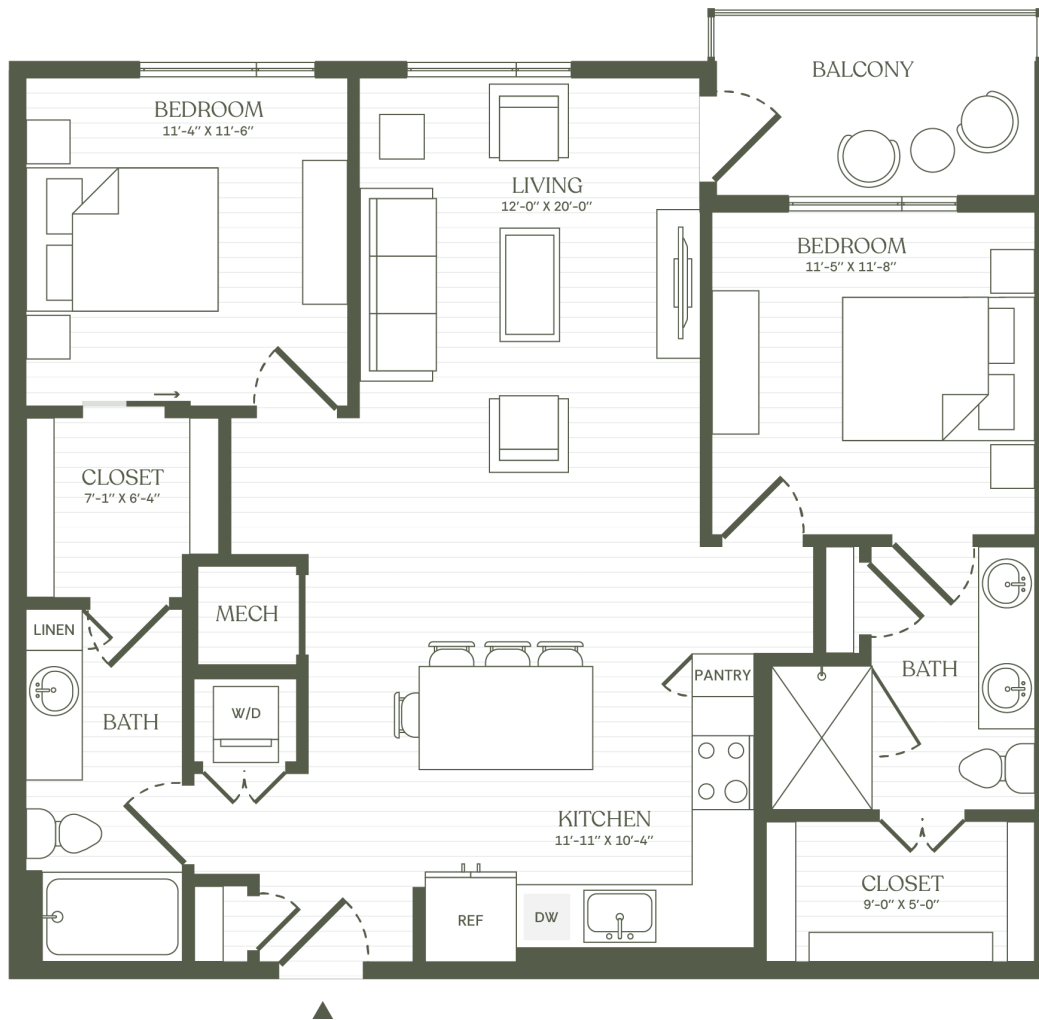

# B1A

2 BED / 2 BATH

# 1113

SQ. FT.

**THE Miles**

10 W Franklin Street | Raleigh, NC 27604

[www.themillesseaboard.com](http://www.themillesseaboard.com)

Floor plans are artist's rendering. All dimensions are approximate. Actual product and specifications may vary in dimension or detail. Not all features are available in every apartment home. Prices and availability are subject to change. Rent is based on monthly frequency. Additional fees may apply, such as but not limited to package delivery, trash, water, amenities, etc. Please see a representative for details.