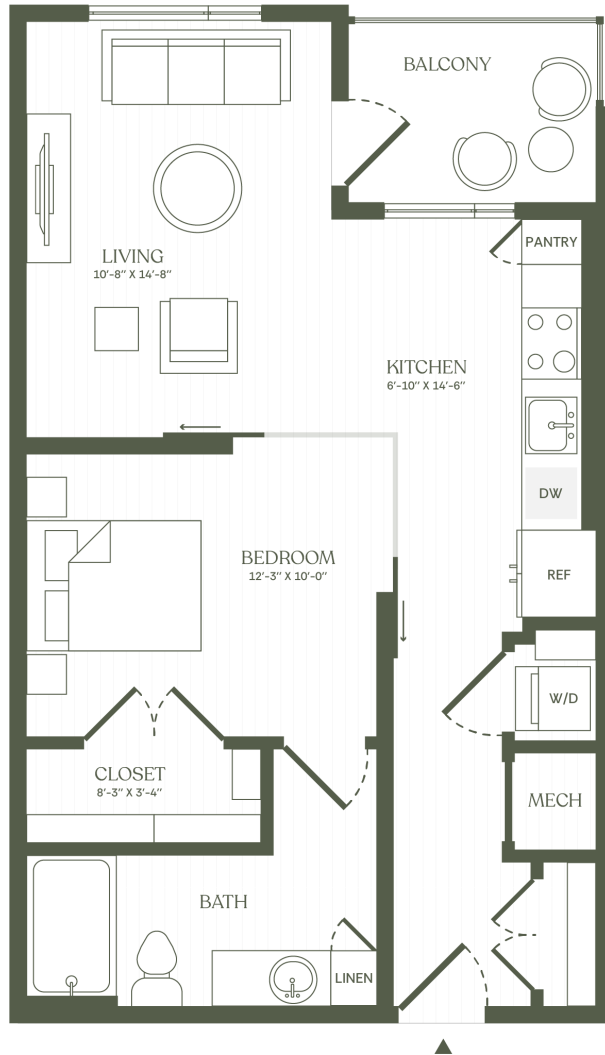

JR 1

1 BED / 1 BATH

683

SQ. FT.

THE Miles

10 W Franklin Street | Raleigh, NC 27604

www.themillesseaboard.com

Floor plans are artist's rendering. All dimensions are approximate. Actual product and specifications may vary in dimension or detail. Not all features are available in every apartment home. Prices and availability are subject to change. Rent is based on monthly frequency. Additional fees may apply, such as but not limited to package delivery, trash, water, amenities, etc. Please see a representative for details.