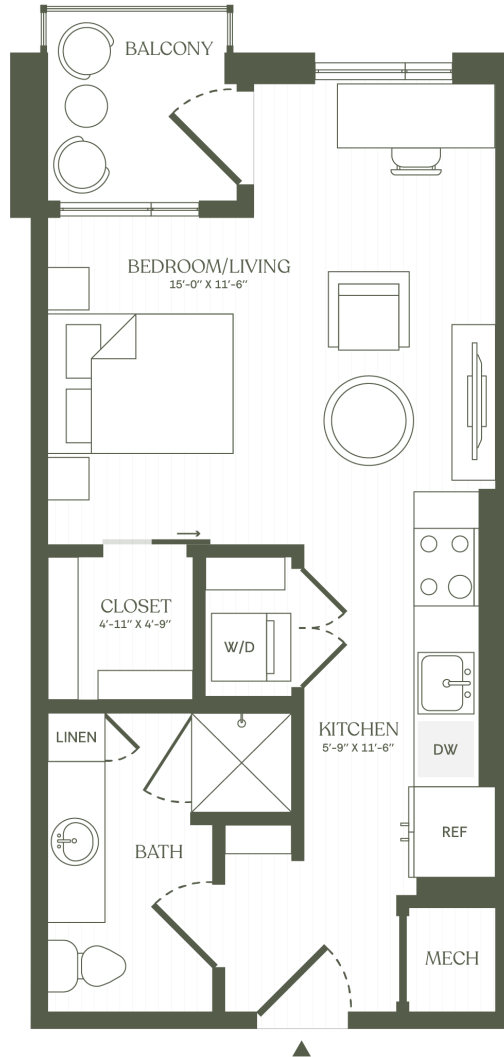

# S1.1

STUDIO / 1 BATH

# 437

SQ. FT.

**THE Miles**

10 W Franklin Street | Raleigh, NC 27604

[www.themillesseaboard.com](http://www.themillesseaboard.com)

Floor plans are artist's rendering. All dimensions are approximate. Actual product and specifications may vary in dimension or detail. Not all features are available in every apartment home. Prices and availability are subject to change. Rent is based on monthly frequency. Additional fees may apply, such as but not limited to package delivery, trash, water, amenities, etc. Please see a representative for details.