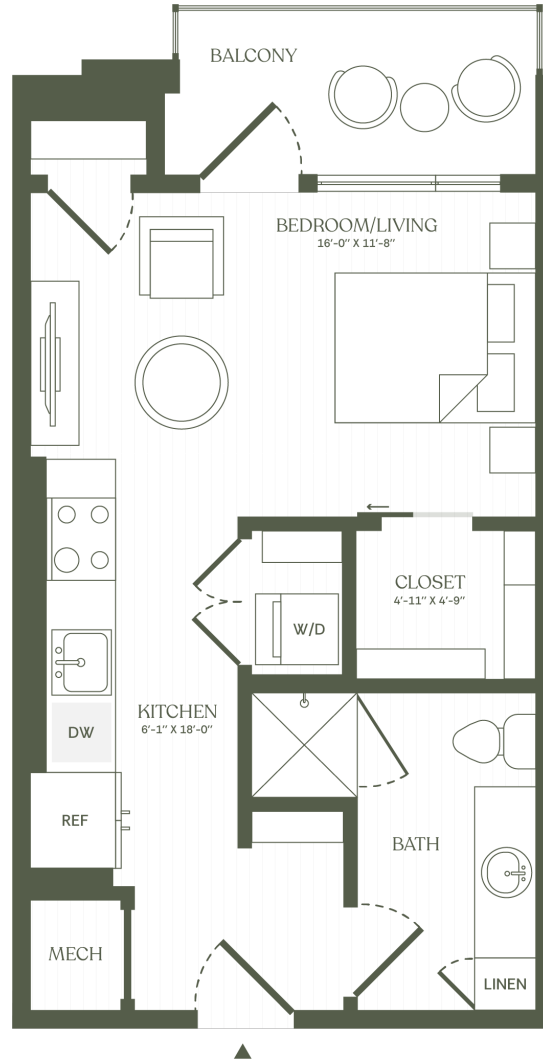

# S2A

STUDIO / 1 BATH

# 504

SQ. FT.

**THE Miles**

10 W Franklin Street | Raleigh, NC 27604

[www.themillesseaboard.com](http://www.themillesseaboard.com)

Floor plans are artist's rendering. All dimensions are approximate. Actual product and specifications may vary in dimension or detail. Not all features are available in every apartment home. Prices and availability are subject to change. Rent is based on monthly frequency. Additional fees may apply, such as but not limited to package delivery, trash, water, amenities, etc. Please see a representative for details.